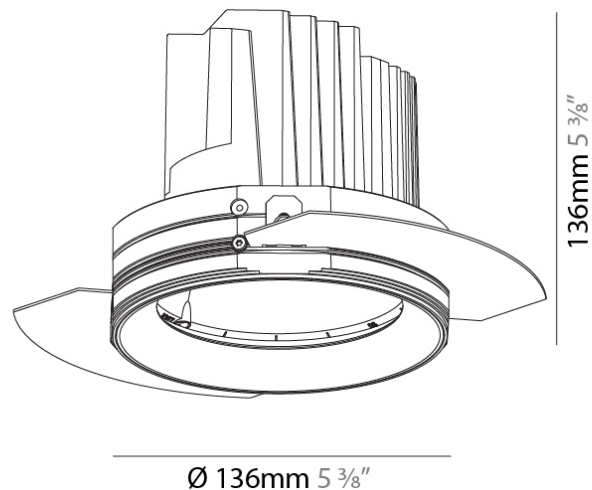

RATINGS AND CERTIFICATIONS

382, F 416-247-9319, www.zaneen.com
Certified by Intertek for North American Standards. At the end of the existing Model #. For assistance on 'custom' specifications, contact zteam@zaneen.com.
In a constant effort to supply the best product, we reserve the right to change specifications or materials without notice. The most recent specification sheets are found at zaneen.com
IP rating: IP20