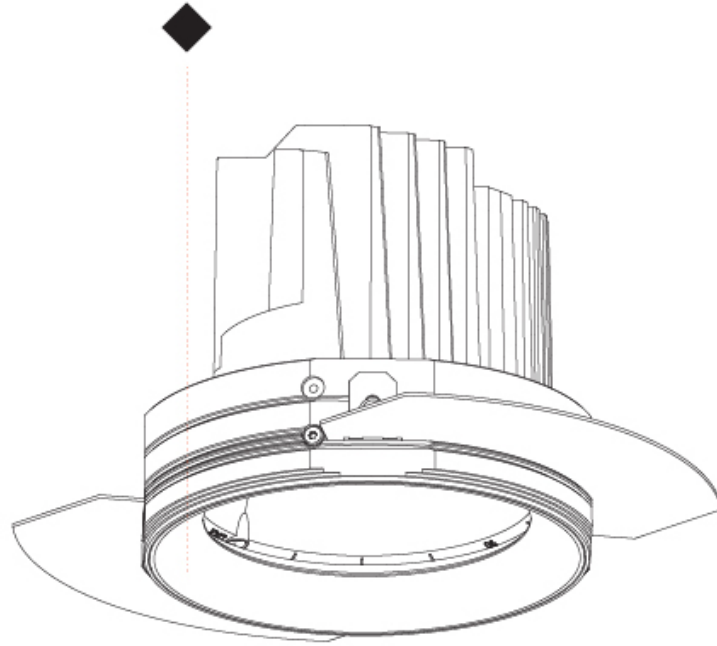

140mm 5 1/2" | 150mm 5 7/8" | 10 | 12 1/2 | 15 | 25mm ± 30° | 355°

BIONIQ ROUND ADJUSTABLE TRIMLESS

A35188-

PROJECT

TYPE

SPECIFIER

QUANTITY

DATE